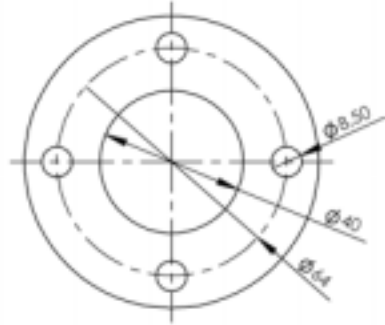

Tuuma Inch			Art-Nr Art-No
320	55	12.1/2x2.1/4"	Racing	75	R310/55-LAGRAC